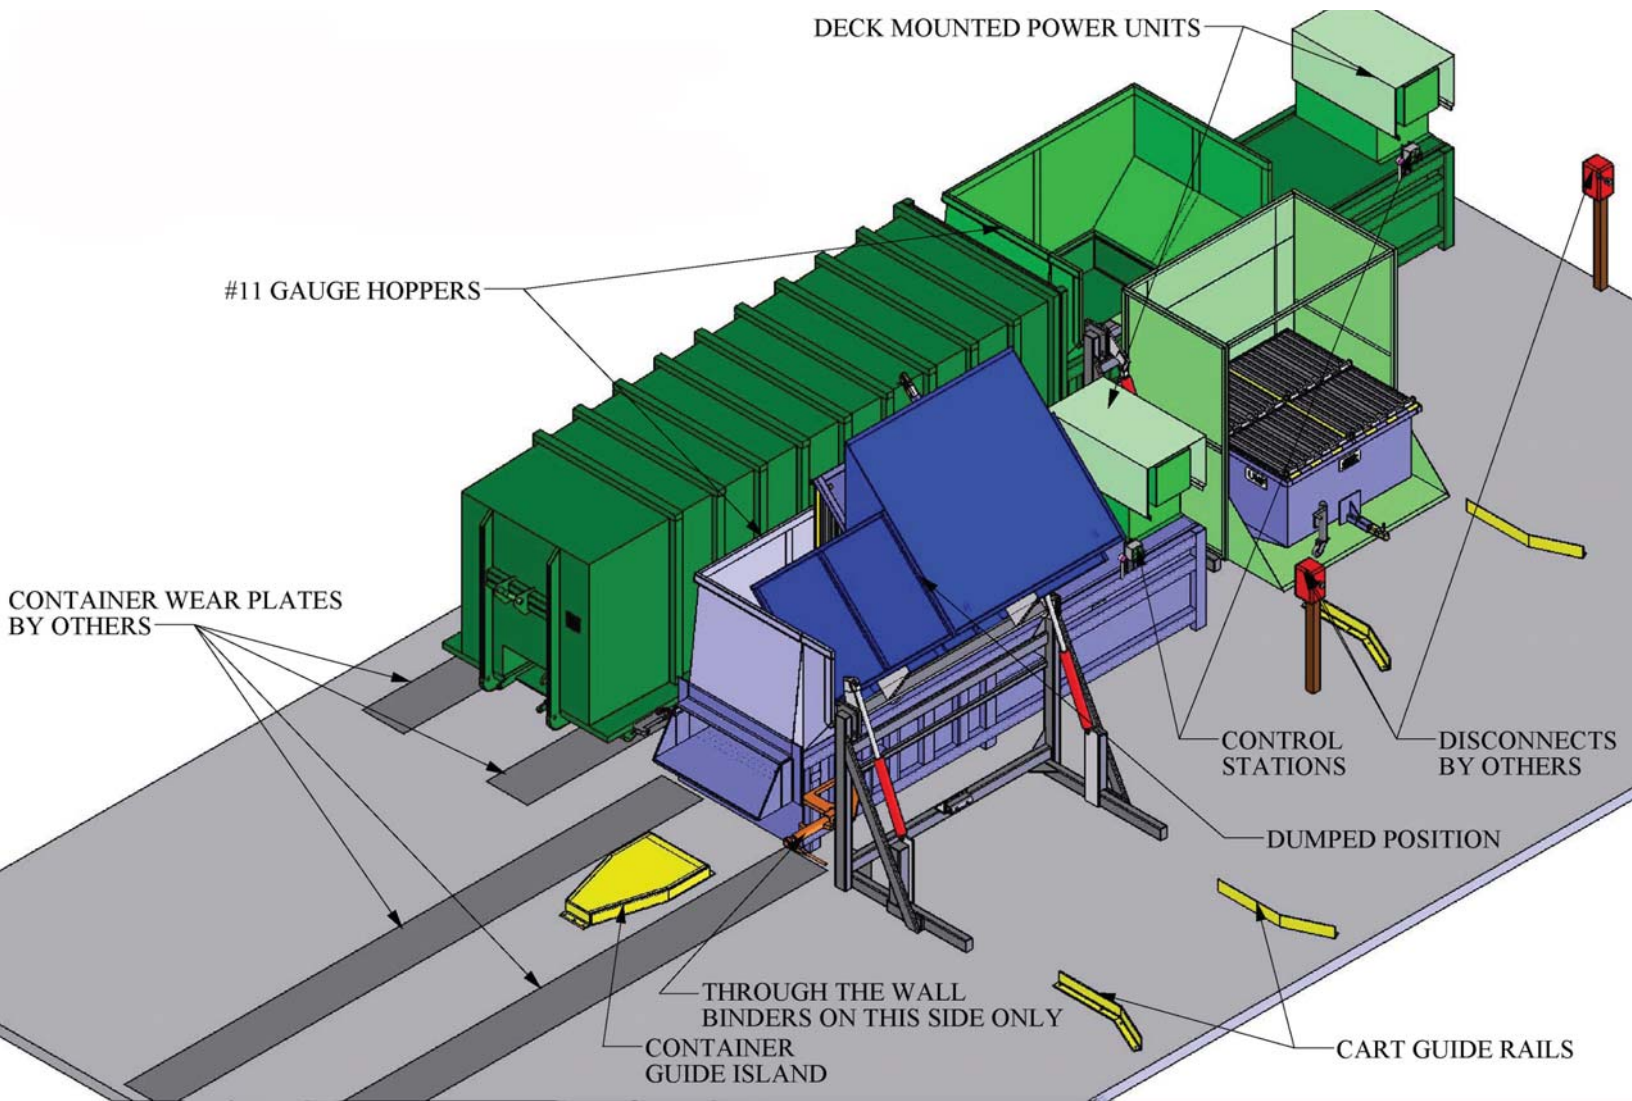

MATERIAL HANDLING CARTS & TRAILERS

A trailer style cart can be used for transporting large volumes of material.

A very user-friendly cart design, that can be pushed manually or handled by a forklift.

An entrainable cart designed for use both inside and out the plant.

**Logistic Solutions
 from Sebright Products, Inc.**

Sebright
 Stationary Compactors
 Self-contained Compactors
 Precrushers
 Hydraulic Cart Dumpers,
 Custom Carts and Containers

Bright
 Belt Filter Presses
 High Density Extruders
 Xtractors
 EPS Foam Densifiers