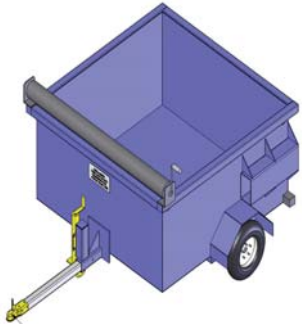

MATERIAL HANDLING CARTS & TRAILERS

A trailer style cart can be used for transporting large volumes of material.

A very user-friendly cart design, that can be pushed manually or handled by a forklift.

An entrainable cart designed for use both inside and out the plant.