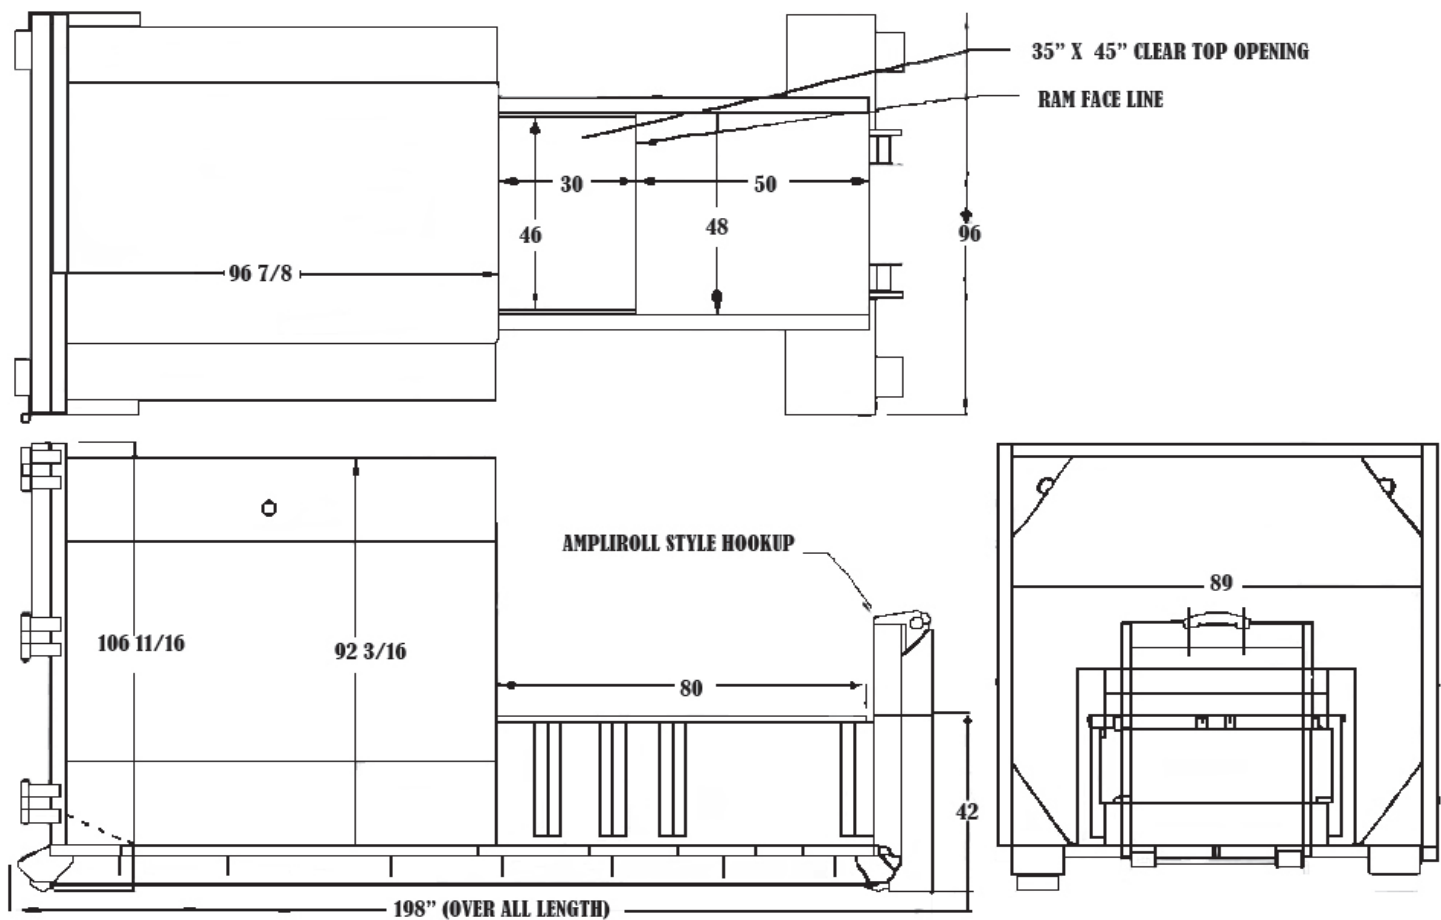

SEBRIGHT MODEL SC-3548

Mini Self-Contained Compactor

Single Cylinder -- Single Cycle

Innovative design allows self contained in small spaces

Standard Features

- Nylatron guide shoes
- AR floor and sides (Abrasive Resistant AR 235 Alloy)
- Long motor life (T.E.F.C.)
- Clear top opening 30" x 46"
- Underwriter Laboratories listed components

THE DENSIFICATION SPECIALISTS

MODEL NUMBER	Cu. Yd.	Motor HP T.E.F.C.	Pump Gpm	No Of Cyls.	Cyl. Bore	Cyl. Stroke	Max Psi	Ram Face Sq. In.	Container Capacity cu. yards
SC-3548	3/4	3	4.5	1	4"	36"	2000	960	14

MODEL NUMBER	Cyl. Force	Cycle Time	Cu. Yd. Hour	Ram Penetration	Reservoir Tank	Chamber Opening	Clear Top Opening	Industry Rating (cu.yards)	Base Unit Weight (lbs)
SC-3548	25,000	38 sec	59.4	6"	12 gal	30" x 48"	30" x 36"	.62	7,500