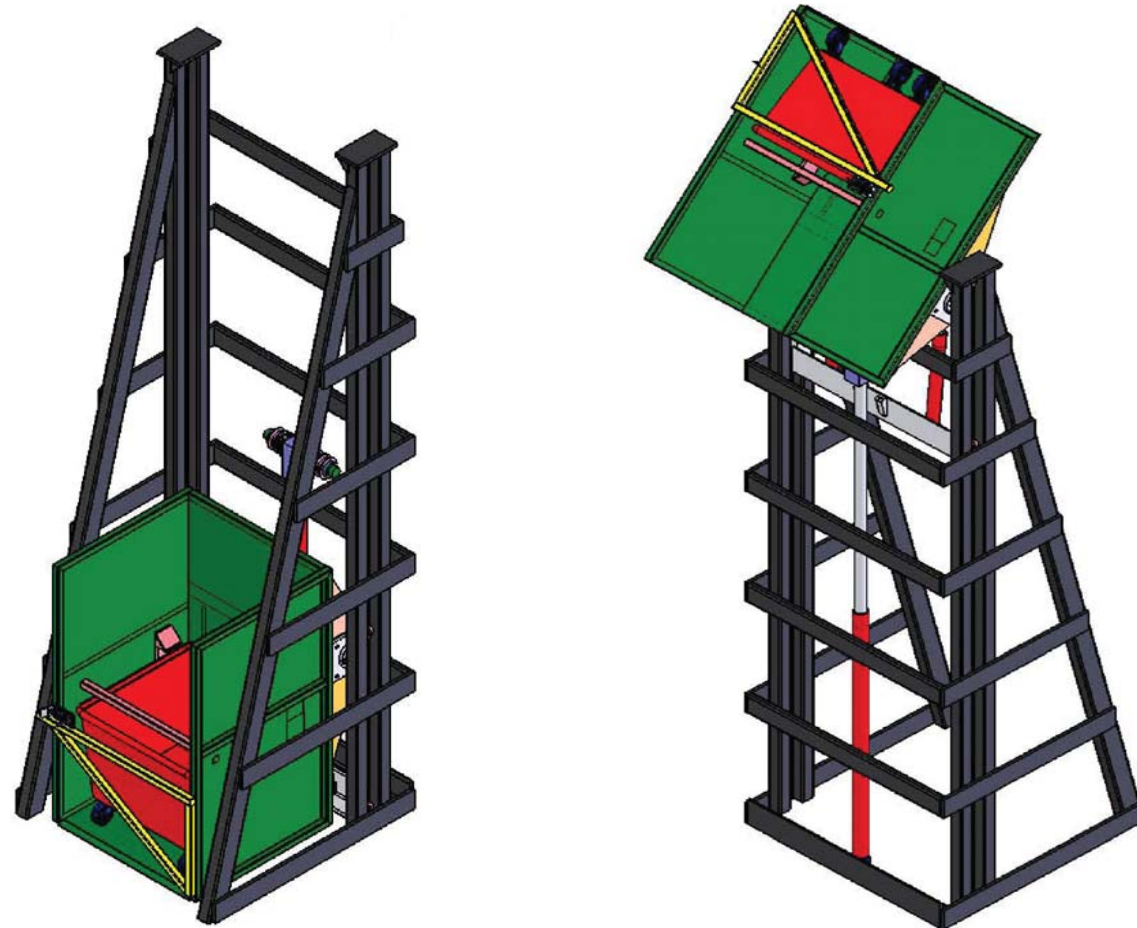

# HYDRAULIC CART DUMPERS

- ◆ SAVE LABOR BY ELIMINATING DOUBLE HANDLING
- ◆ REDUCE INJURIES & KEEP EMPLOYEES SAFE
- ◆ CUT COST & SOLVE HANDLING PROBLEMS

Below:  
LA-1500 Dumper shown in Custom Application Drawing

Custom "High Lift" Dumper - Model HL-4000

Can be made to fit different Dump levels from 8' - 18' !

\* Lift capacity is based on cart load center of 27" from pivot point.  
Custom designed to fit customer cart. More than one size cart can be accommodated.

**Sebright Products, Inc.**  
127 N. Water St., Hopkins, MI 49328  
Phone: 269-793-7183 Fax: 269-793-4022  
**Toll Free: 800-253-0532**  
www.sebrightproducts.com

Copyright Sebright Products, Inc. 2016

SEBRIGHT PRODUCTS --  
Designers and Manufacturers  
of Robotics, Pit and Platform  
Dumpers with Lifting Capacities  
to 30,000 lbs. for Industrial  
and Commercial Applications