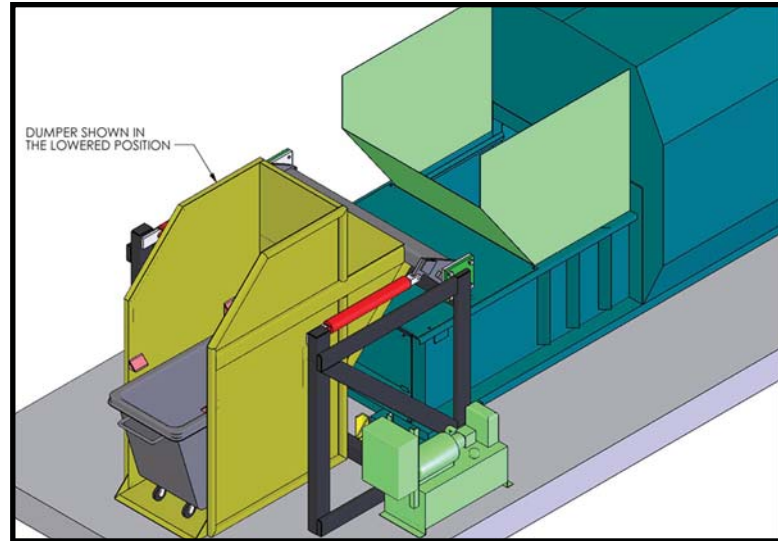

These inside pages show examples of a few of the many Dumpers we design and manufacture. We can design and build a Hydraulic Dumper to fit any of your dumping needs.

Model LP-3000 ODP Dumper with Self Contained Compactor