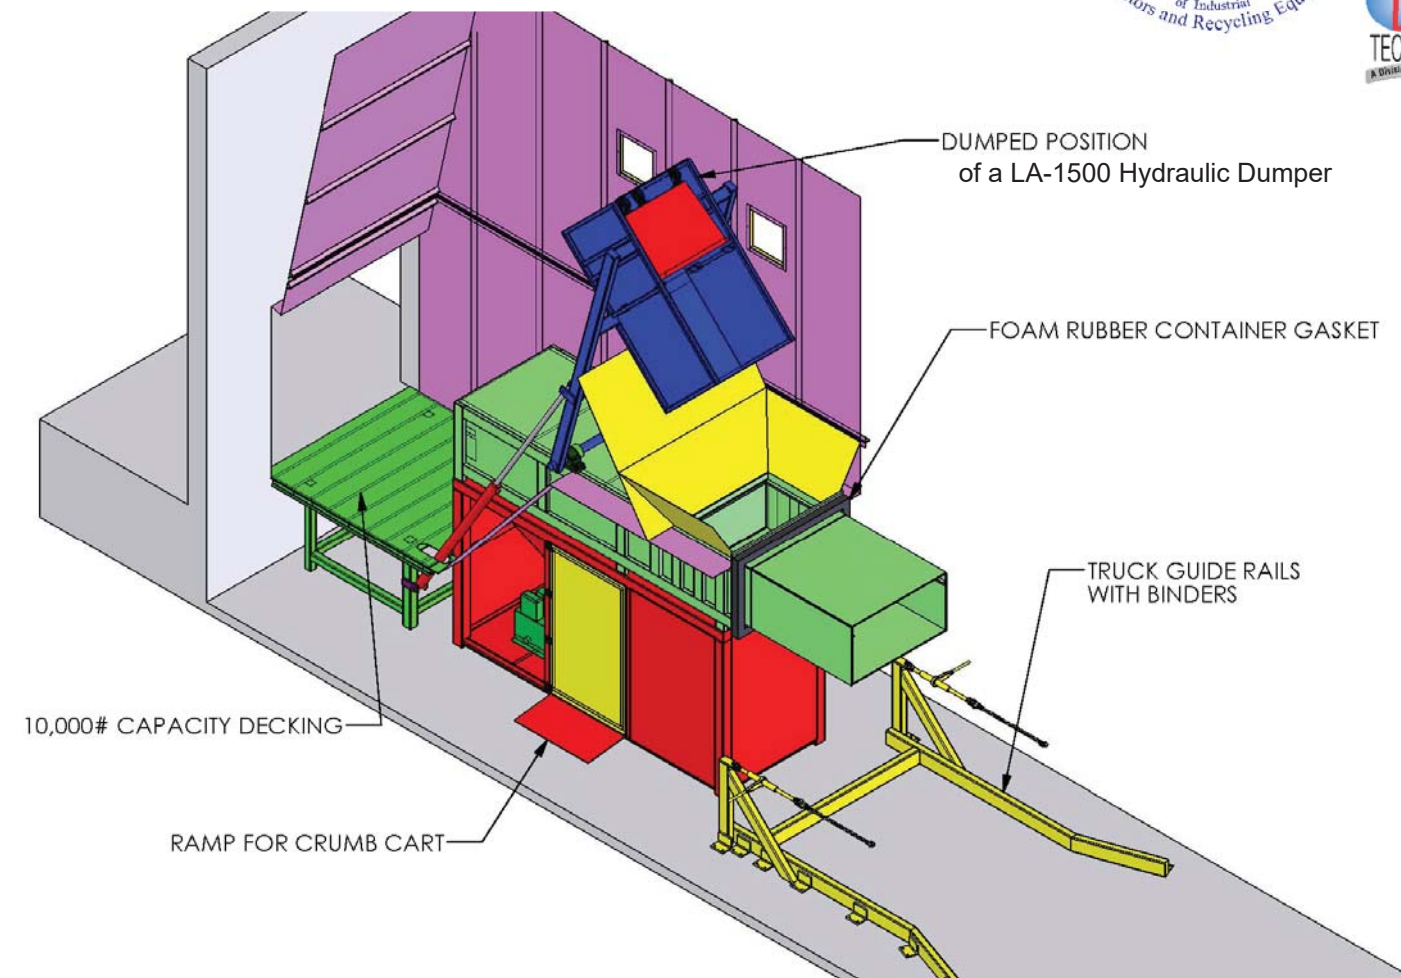

# HYDRAULIC CART DUMPERS

- ◆ SAVE LABOR BY ELIMINATING DOUBLE HANDLING
- ◆ REDUCE INJURIES & KEEP EMPLOYEES SAFE
- ◆ CUT COST & SOLVE HANDLING PROBLEMS

Below:  
LA-1500 Dumper shown in Custom Application Drawing

Custom "High Lift" Dumper - Model HL-4000

Can be made to fit different Dump levels from 8' - 18' !

Copyright Sebright Products, Inc. 2016

SEBRIGHT PRODUCTS --  
Designers and Manufacturers  
of Robotics, Pit and Platform  
Dumpers with Lifting Capacities  
to 30,000 lbs. for Industrial  
and Commercial Applications

Model LP-3000 ODP Dumper with Self Contained Compactor

Front view of HP-3000 Hydraulic Dumper

Rear View of HP3000 Hydraulic Dumper

Deck mounted LP3000 on Model 5060 Stationary Compactor

Self-Contained Model SC4064 with Rear Load Integral Dumper