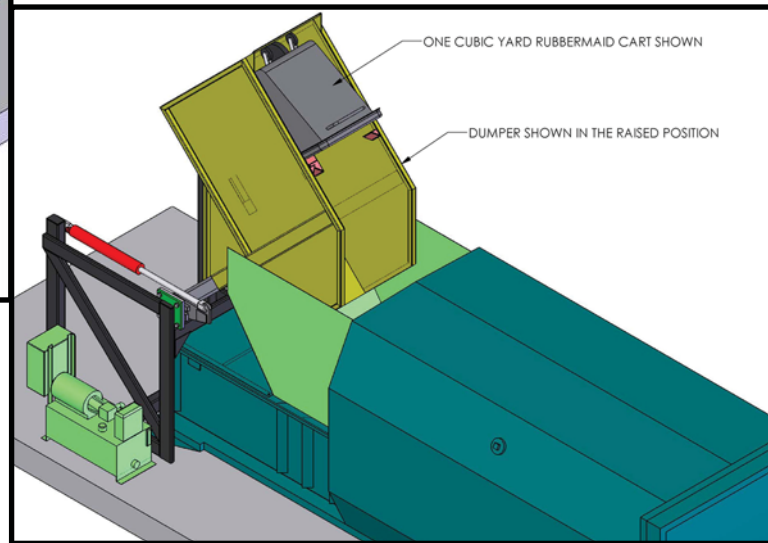

Front view of HP-3000 Hydraulic Dumper